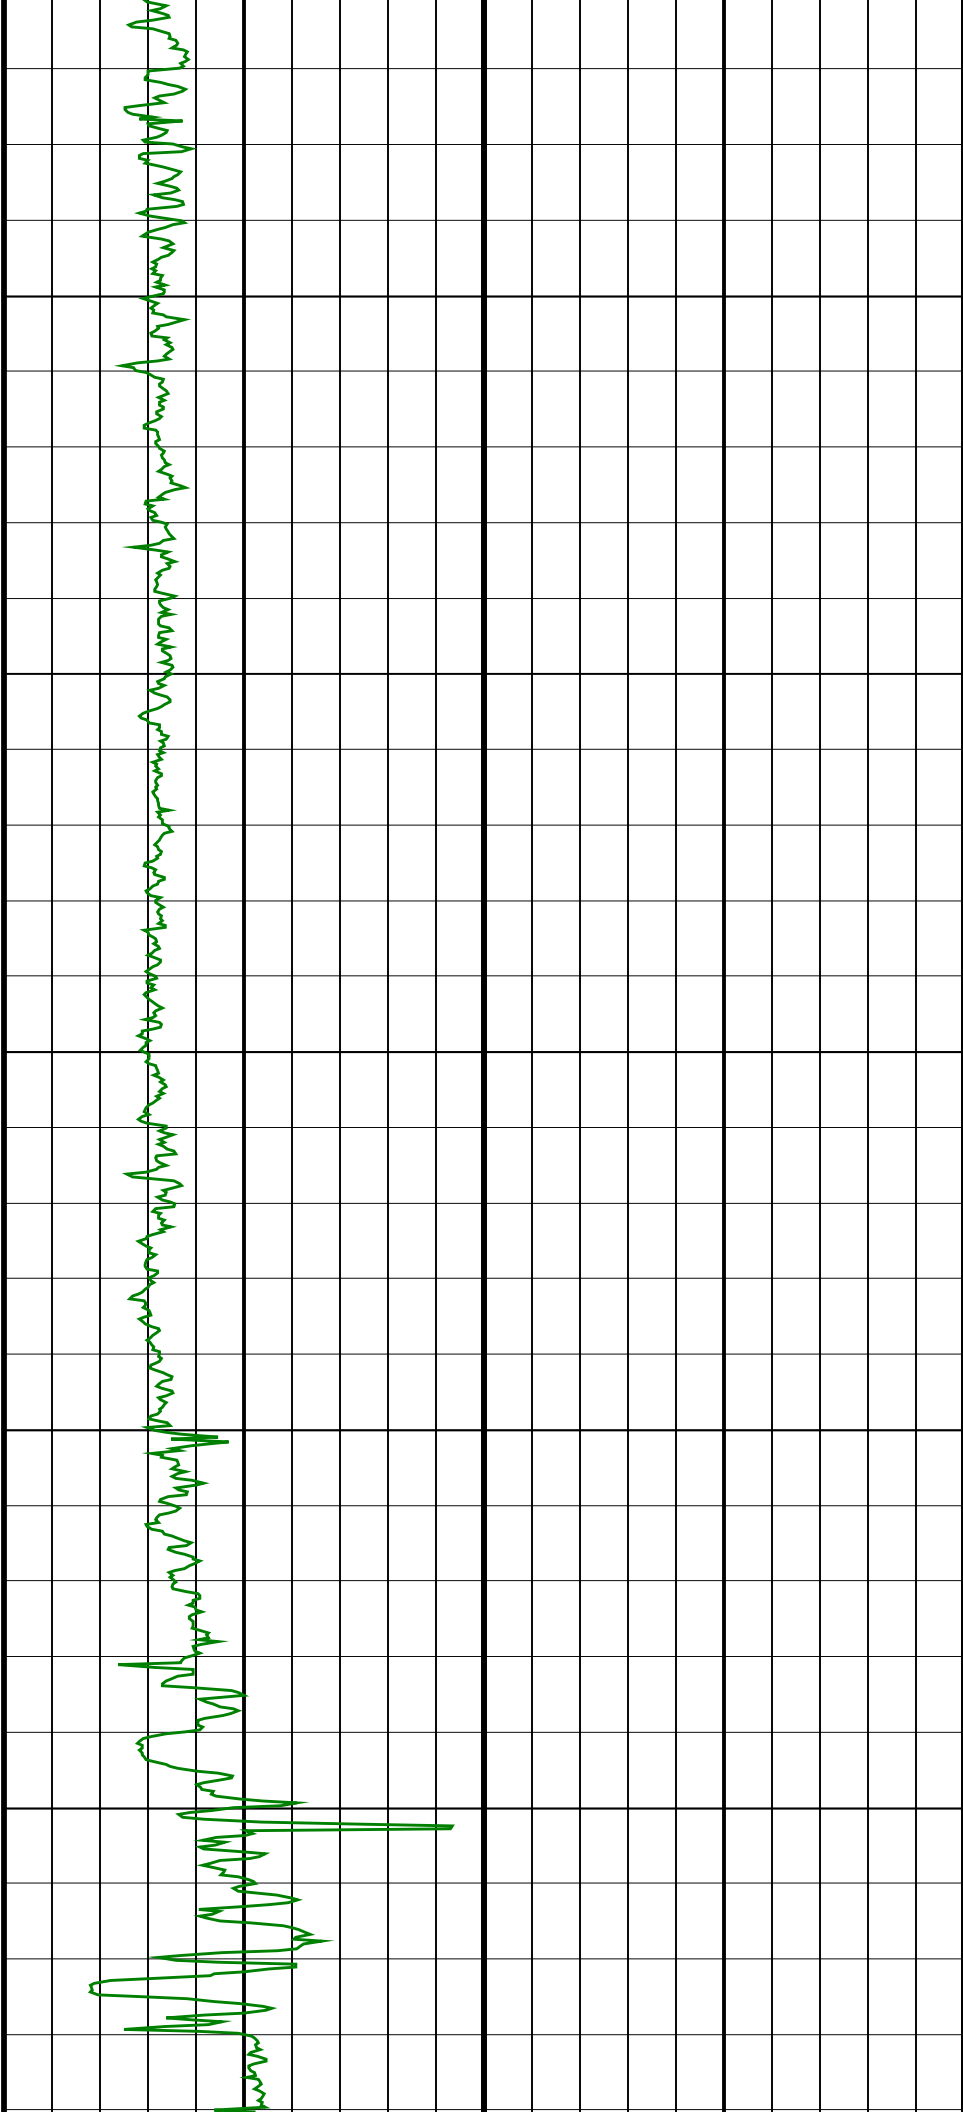

BMA A9B RT 1:500 TVD

IDEAL Version: ID11_0C_01 <TVD> Vertical Scale: 1:500

Graphics File Created: 03-Mar-2006 05:17

1700

1750

1800

1850

200
ROP*5 (ROP5)
(M/HR)
0

0
GR(TM) (GRM1)
(GAPI)
400