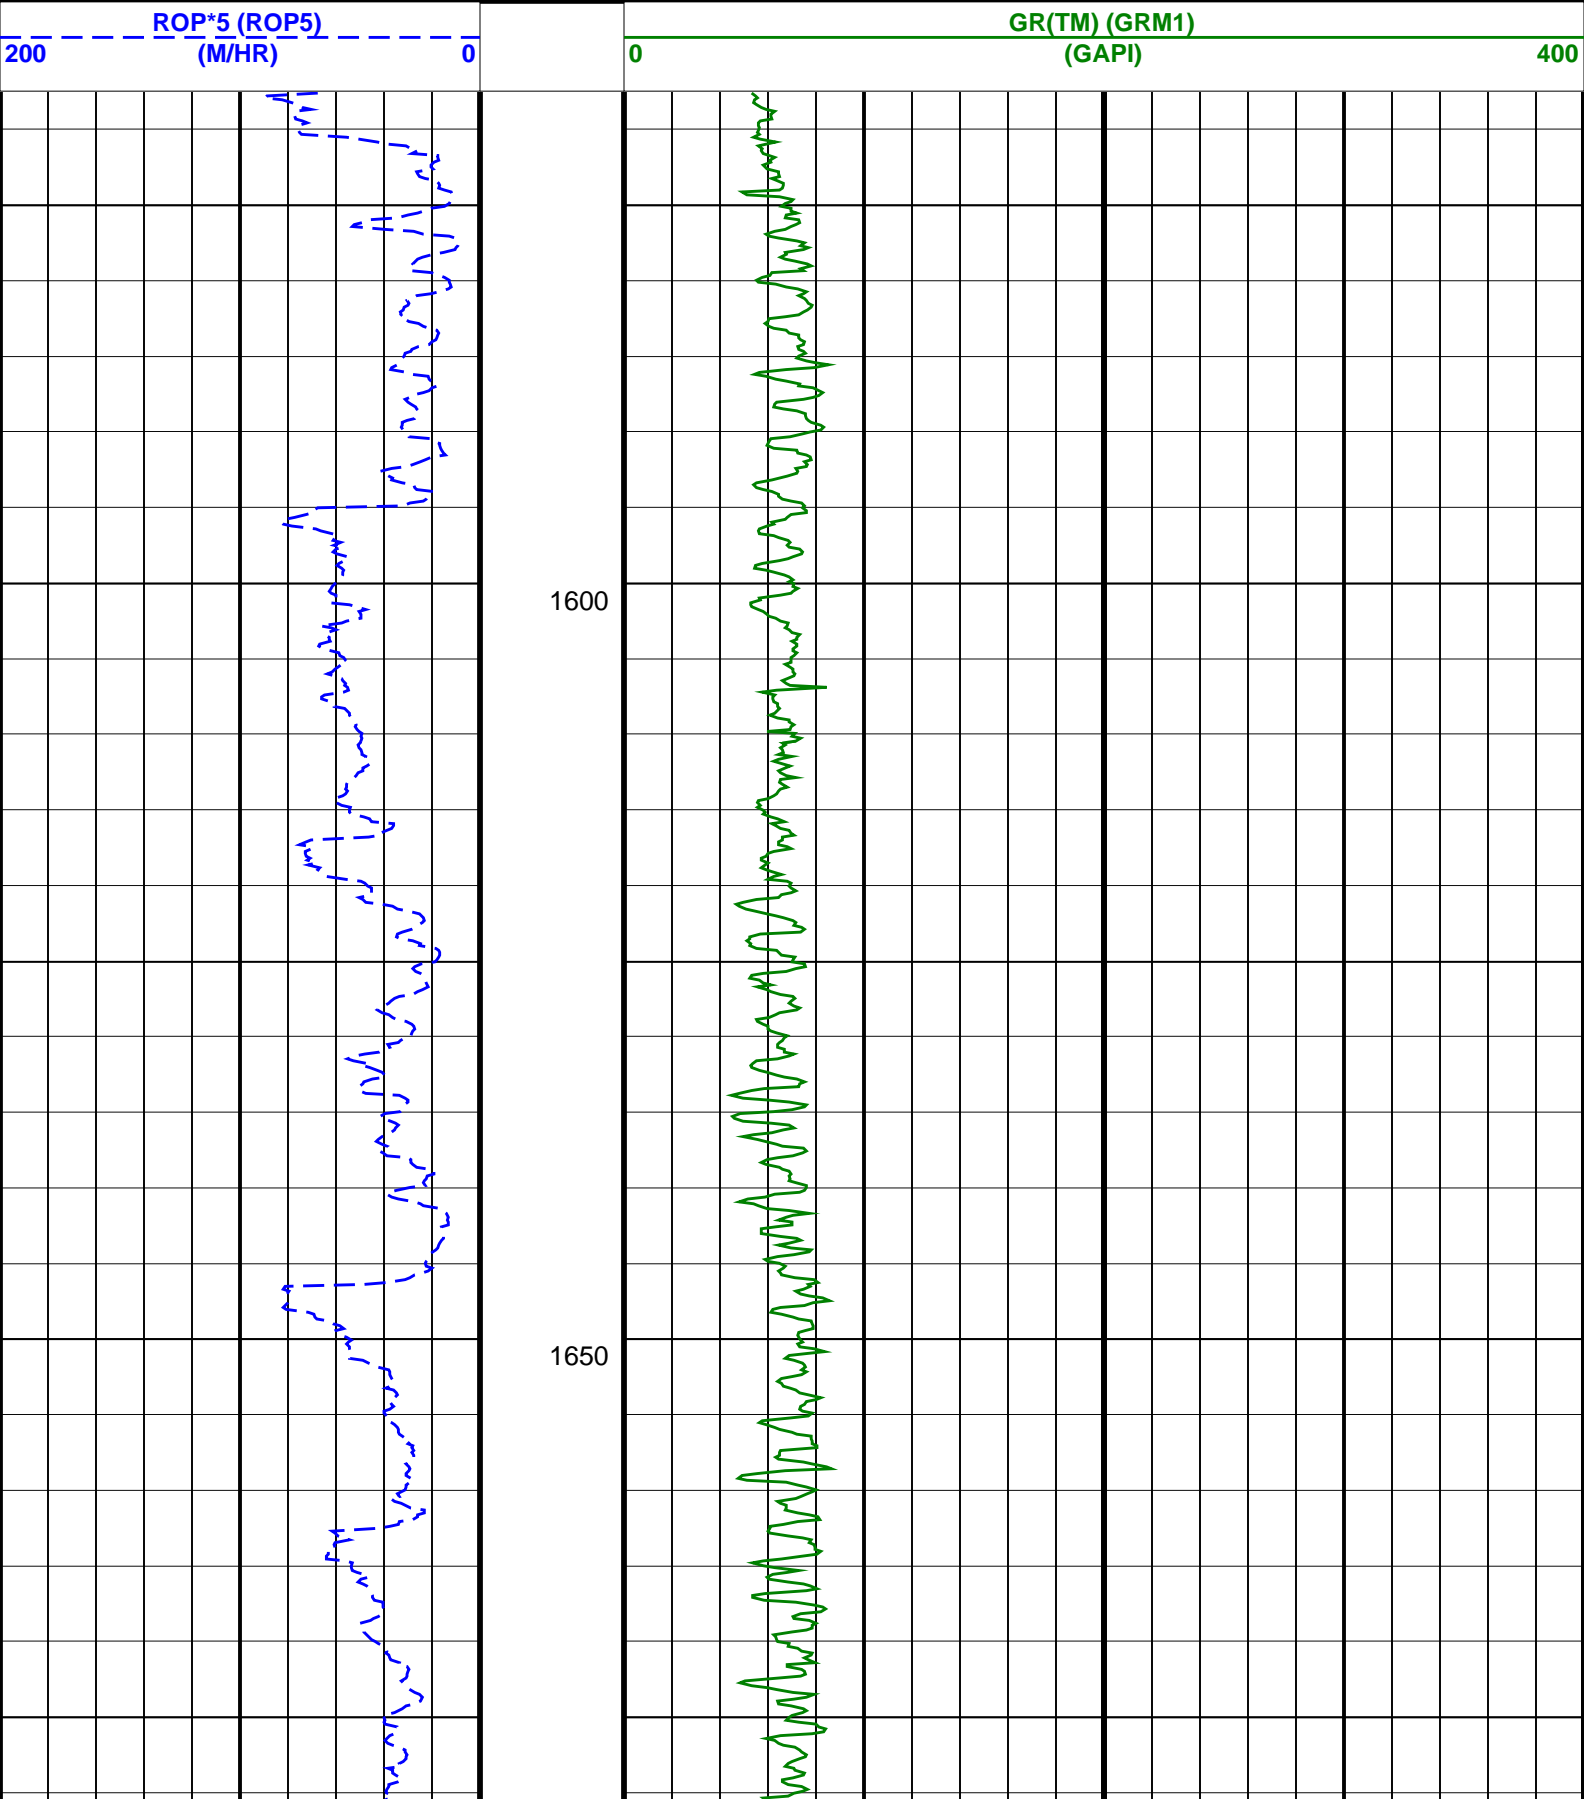

BMA A9B RT 1:500 TVD

IDEAL Version: ID11_0C_01 <TVD> Vertical Scale: 1:500

Graphics File Created: 03-Mar-2006 05:17

1700

1750

1800

1850

200
ROP*5 (ROP5)
(M/HR)
0

0
GR(TM) (GRM1)
(GAPI)
400